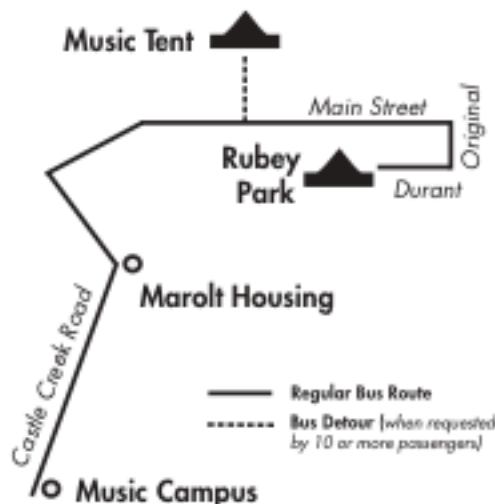

Rubey Park to Music Festival Campus **FREE**

Effective
June 19 - August 18, 2013

Daily, 8:00am-11:00pm

Buses leaving both Rubey Park, in downtown Aspen, and the MAA Campus, will divert to the Music Tent within one half of an hour of scheduled rehearsals and concerts, and upon request of 10 or more passengers.

Outbound

Leave Rubey Park

AM	*8:00	PM	*12:00
	8:30		12:30
	*9:00		*1:00
	9:30		1:30
	*10:00		*2:00
	10:30		2:30
	*11:00		*3:00
	11:30		3:30
			*4:00
			4:30
			*5:00
			5:30
			*6:00
			6:30
			*7:00
			7:30
			*8:00
			8:30
			*9:00
			9:30
			*10:00
			10:30

PM

#12:00	5:30
12:15	6:00
#12:30	6:30
12:45	7:00
#1:00	7:30
1:30	8:00
2:00	8:30
2:30	9:00
3:00	9:30
3:30	10:00
4:00	10:30
4:30	11:00
5:00	11:30

NOTE

Additional service maybe added at anytime.

June 18-21 includes trip to Airport when planes are landing.

Trips start June 25 until August 16 service. No Monday Service.