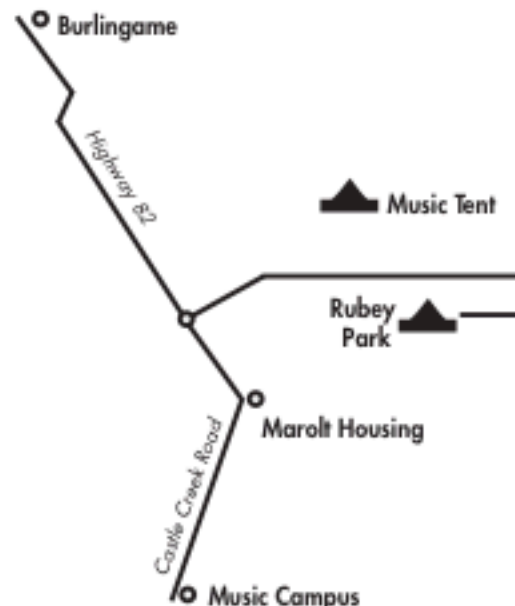

Inbound

Leave Campus

AM	8:00	PM	12:00
	*8:30		*12:30
	9:00		1:00
	*9:30		*1:30
	10:00		2:00
	*10:30		*2:30
	11:00		3:00
	*11:30		*3:30
			4:00
			*4:30
			5:00
			*5:30
			6:00
			*6:30
			7:00
			*7:30
			8:00
			*8:30
			9:00
			*9:30
			10:00
			*10:30
			11:00

* Service starts June 25 until August 18

Burlingame to Music Festival Campus **FREE**

Effective
June 18 - August 18, 2013

Daily, 7:30am-11:15pm

Inbound

Leave Burlingame

AM		
	7:30	10:00
	8:00	#10:15
	#8:15	10:30
	8:30	#10:45
	#8:45	11:00
	9:00	#11:15
	#9:15	11:30
	9:30	#11:45
	#9:45	

PM

#12:00	5:30
12:15	6:00
#12:30	6:30
12:45	7:00
#1:00	7:30
1:30	8:00
2:00	8:30
2:30	9:00
3:00	9:30
3:30	10:00
4:00	10:30
4:30	11:00
5:00	11:30

NOTE

Additional service maybe added at anytime.

June 18-21 includes trip to Airport when planes are landing.

Trips start June 25 until August 16 service. No Monday Service.