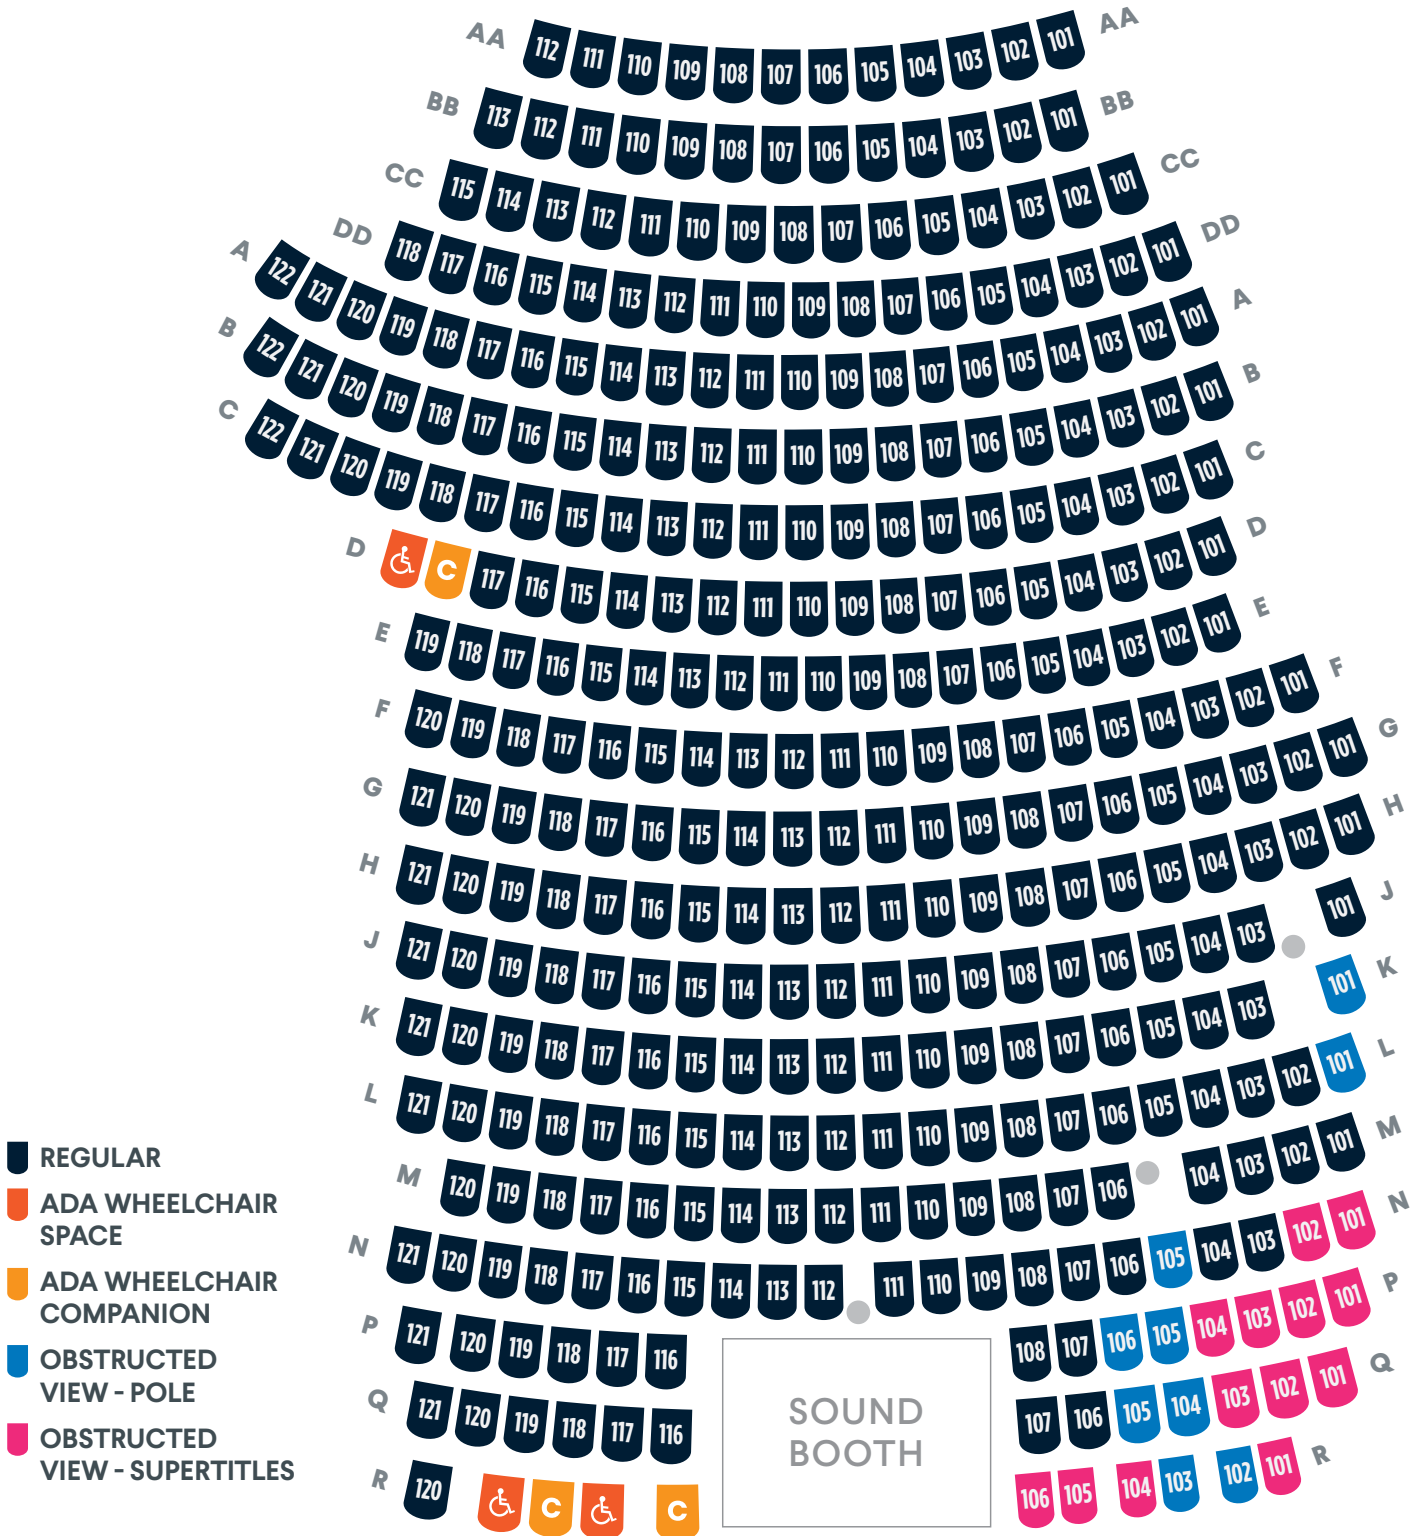

# WHEELER OPERA HOUSE

## ORCHESTRA LEVEL

## STAGE